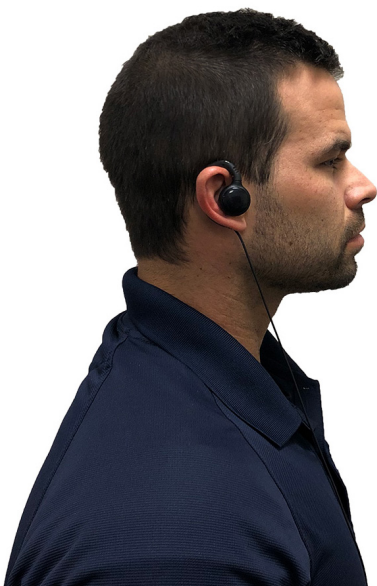

DEDICATED SUPPORT

At Two Way Direct, we make it simple for you. That's why we give you a personalized account manager. And when you call, you'll be greeted by our communication specialists.